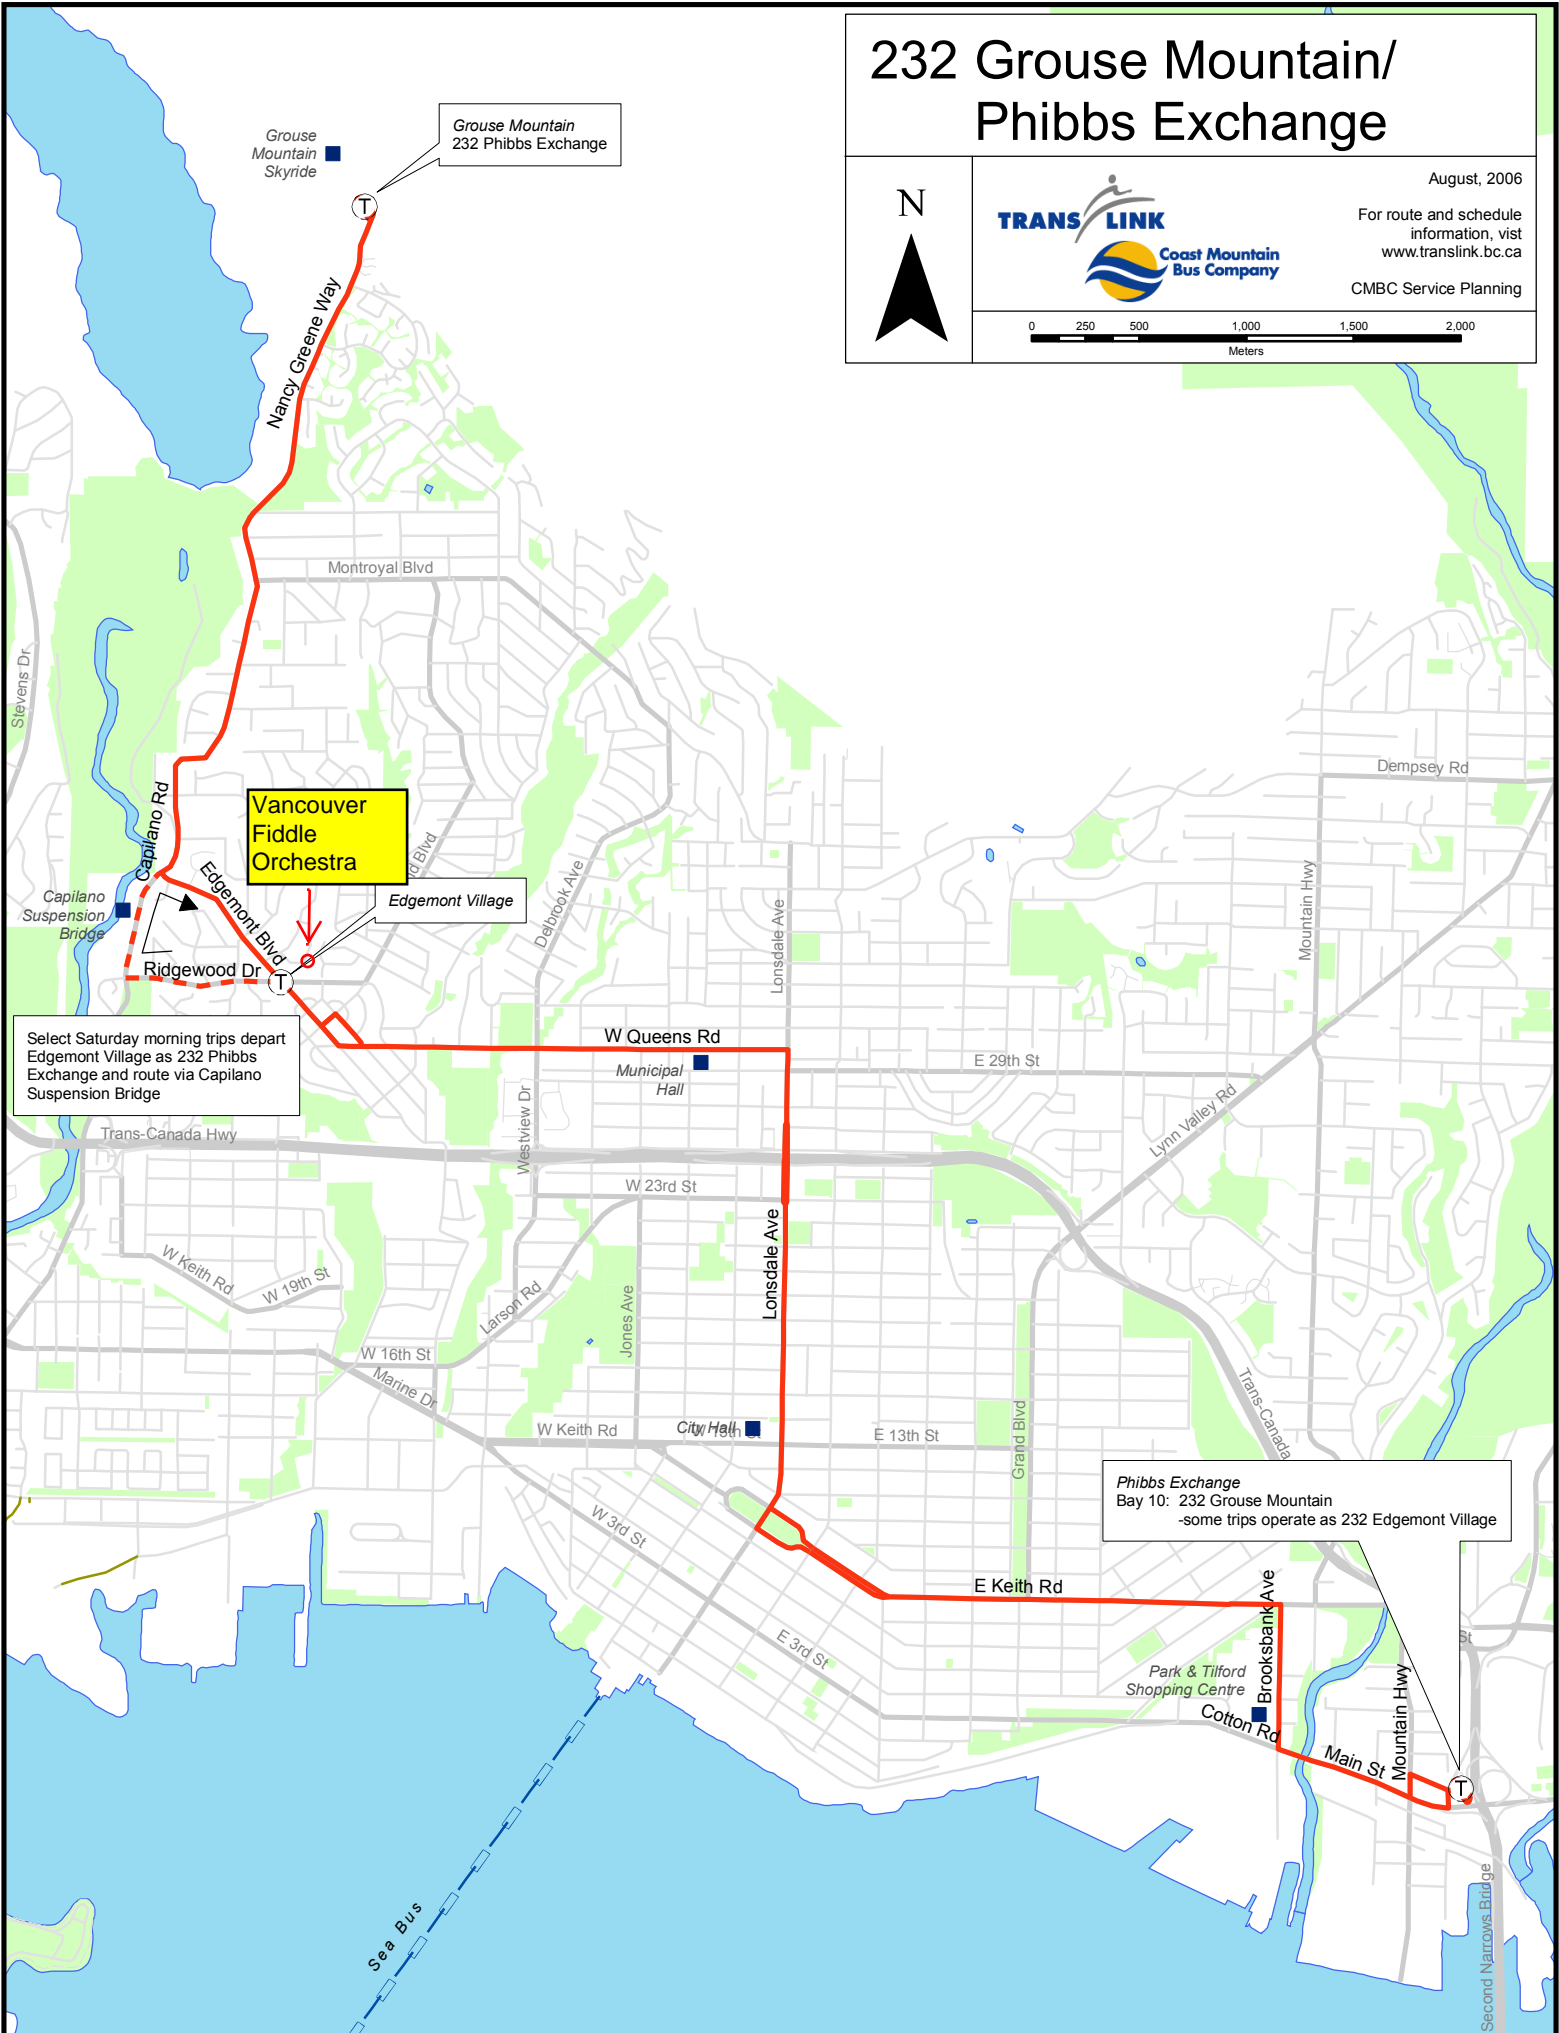

232 Grouse Mountain/ Phibbs Exchange

August, 2006

For route and schedule information, visit www.translink.bc.ca

CMBC Service Planning

Grouse Mountain Skyride
Grouse Mountain 232 Phibbs Exchange

Nancy Greene Way

Montroyal Blvd

Vancouver Fiddle Orchestra

Edgemont Village

Select Saturday morning trips depart Edgemont Village as 232 Phibbs Exchange and route via Capilano Suspension Bridge

W Queens Rd

Municipal Hall

W 23rd St

City Hall

Phibbs Exchange
Bay 10: 232 Grouse Mountain
-some trips operate as 232 Edgemont Village

Park & Tilford Shopping Centre

Sea Bus

Second Narrows Bridge